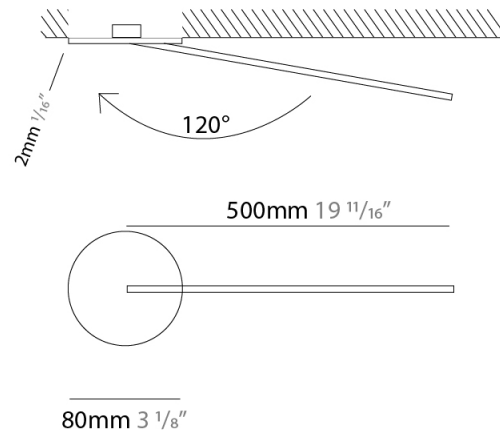

PROJECT	_____
TYPE	_____
SPECIFIER	_____
QUANTITY	_____
DATE	_____

SPILLO 1 ROD RECESSED

D46023- _____ - _____
base number   Color   Finish
                         Temperature   Options

1. To build a product code in our configurator select the specify button on the base model # product page
2. To build a manual product code on this datasheet choose from the options listed below in blue font and add the suffix to the base model #

GENERAL

Series: Spillo
Subseries: Spillo 1 Rod
Brand: Icone
Division: Design
Mounting Type: Recessed
Mounting Location: Wall
Subcategory: Ambient

PHYSICAL

Shape: Rectangle
Width (mm): 50
Width (in): 1 ¹⁵/₁₆
Height (mm): 500
Height (in): 19 ¹¹/₁₆
Light Distribution: Adjustable
Fixture Finish: WHI / BLK / CHR / BGD
Fixture Material: Brass

ELECTRICAL

Lamp Type: LED
Total Output Wattage (W): 6.6
Dimming: 0-10V Dimming
Driver Included: No
Driver Location: Remote
Driver Type: Constant Voltage - 120Vac
Driver Class: Class 2
Input Voltage (V): 120
Output Voltage (V): 12
Upon Request: (Not included, see components) 0-10Vdc dimming / 277Vac

LED

Color Temperature (°K): 2700 / 3000
Nominal Lumen (lm): 550
CRI: >90 CRI
Lamp Life (hrs): 50000

OPTICAL

Adjustability: Tilt 120°

RATINGS AND CERTIFICATIONS

Certified By: Certified for North American Standards
IP rating: IP20