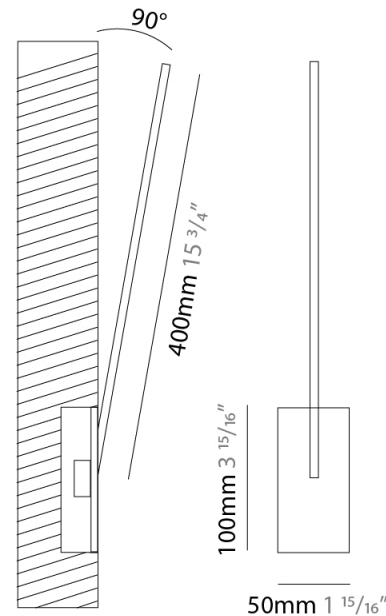

PROJECT	_____
TYPE	_____
SPECIFIER	_____
QUANTITY	_____
DATE	_____

SPILLO 1 ROD RECESSED

D46014- _____ - _____
base number   Color   Finish
                                         Temperature   Options

1. To build a product code in our configurator select the specify button on the base model # product page
2. To build a manual product code on this datasheet choose from the options listed below in blue font and add the suffix to the base model #

GENERAL

Series: Spillo
Subseries: Spillo 1 Rod
Brand: Icone
Division: Design
Mounting Type: Recessed
Mounting Location: Wall
Subcategory: Ambient

PHYSICAL

Shape: Rectangle
Width (mm): 50
Width (in): 1 ¹⁵/₁₆
Height (mm): 400
Height (in): 15 ³/₄
Light Distribution: Adjustable
Fixture Finish: WHI / BLK / CHR / BGD
Fixture Material: Brass

ELECTRICAL

Lamp Type: LED
Total Output Wattage (W): 4.8
Dimming: 0-10V Dimming
Driver Included: No
Driver Location: Remote
Driver Type: Constant Voltage - 120Vac
Driver Class: Class 2
Input Voltage (V): 120
Output Voltage (V): 12
Upon Request: (Not included, see components) 0-10Vdc dimming / 277Vac

LED

Color Temperature (°K): 2700 / 3000
Nominal Lumen (lm): 440
CRI: >90 CRI
Lamp Life (hrs): 50000

OPTICAL

Adjustability: Tilt 120°

RATINGS AND CERTIFICATIONS

Certified By: Certified for North American Standards
IP rating: IP20