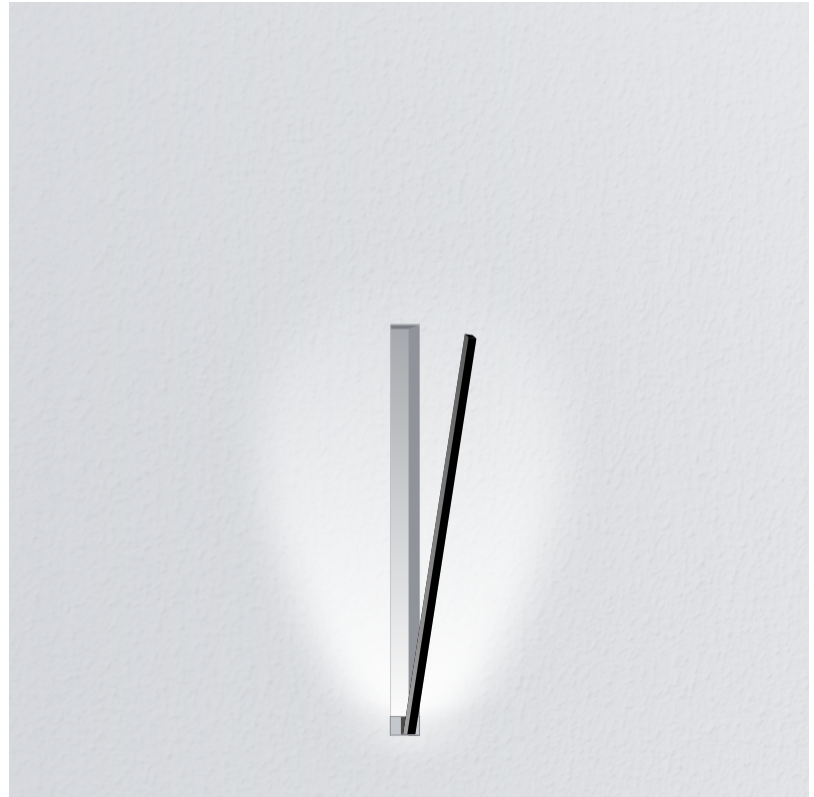

SPILLO 1 ROD RECESSED

D46006- -

base number
Color   Finish
Temperature   Options

1. To build a product code in our configurator select the specify button on the base model # product page
2. To build a manual product code on this datasheet choose from the options listed below in blue font and add the suffix to the base model #

GENERAL

Series: Spillo
Subseries: Spillo 1 Rod
Brand: Icone
Division: Design
Mounting Type: Recessed
Mounting Location: Wall
Subcategory: Ambient

PHYSICAL

Shape: Rectangle
Width (mm): 33
Width (in): 1 ⁵/₁₆
Height (mm): 426
Height (in): 16 ³/₄
Min. Recessing Depth (mm): 30
Min. Recessing Depth (in): 1 ³/₁₆
Light Distribution: Adjustable
Fixture Finish: WHI / BLK / CHR / BGD
Fixture Material: Brass

ELECTRICAL

Lamp Type: LED
Total Output Wattage (W): 4.8
Dimming: 0-10V Dimming
Driver Included: No
Driver Location: Remote
Driver Type: Constant Voltage - 120Vac
Driver Class: Class 2
Input Voltage (V): 120
Output Voltage (V): 12
Upon Request: (Not included, see components) 0-10Vdc dimming / 277Vac

LED

Color Temperature (°K): 2700 / 3000
Nominal Lumen (lm): 440
CRI: >90 CRI
Lamp Life (hrs): 50000

OPTICAL

Adjustability: Tilt 120°

RATINGS AND CERTIFICATIONS

Certified By: Certified for North American Standards
IP rating: IP20

PROJECT
TYPE
SPECIFIER
QUANTITY
DATE