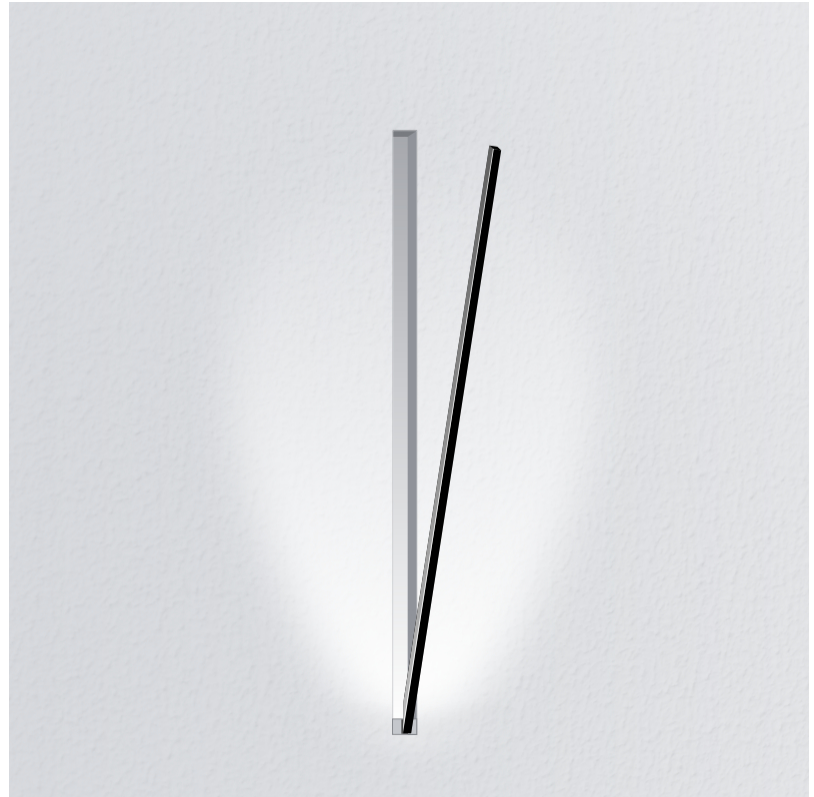

PROJECT	_____
TYPE	_____
SPECIFIER	_____
QUANTITY	_____
DATE	_____

SPILLO 1 ROD RECESSED

D46009- _____ - _____
base number   Color   Finish
                          Temperature   Options

1. To build a product code in our configurator select the specify button on the base model # product page
2. To build a manual product code on this datasheet choose from the options listed below in blue font and add the suffix to the base model #

GENERAL

Series: Spillo
Subseries: Spillo 1 Rod
Brand: Icone
Division: Design
Mounting Type: Recessed
Mounting Location: Wall
Subcategory: Ambient

PHYSICAL

Shape: Rectangle
Width (mm): 33
Width (in): 1 ⁵/₁₆
Height (mm): 826
Height (in): 32 ¹/₂
Min. Recessing Depth (mm): 30
Min. Recessing Depth (in): 1 ³/₁₆
Light Distribution: Adjustable
Fixture Finish: WHI / BLK / CHR / BGD
Fixture Material: Brass

ELECTRICAL

Lamp Type: LED
Total Output Wattage (W): 10.56
Dimming: 0-10V Dimming
Driver Included: No
Driver Location: Remote
Driver Type: Constant Voltage - 120Vac
Driver Class: Class 2
Input Voltage (V): 120
Output Voltage (V): 12
Upon Request: (Not included, see components) 0-10Vdc dimming / 277Vac

LED

Color Temperature (°K): 2700 / 3000
Nominal Lumen (lm): 880
CRI: >90 CRI
Lamp Life (hrs): 50000

OPTICAL

Adjustability: Tilt 120°

RATINGS AND CERTIFICATIONS

Certified By: Certified for North American Standards
IP rating: IP20