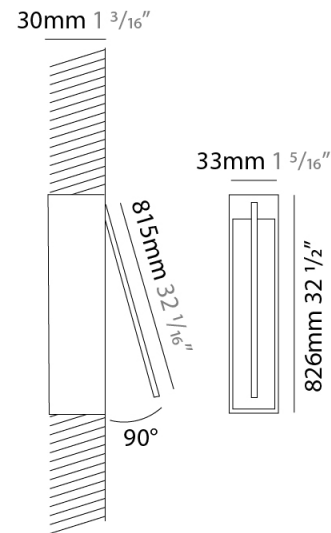

PROJECT	_____
TYPE	_____
SPECIFIER	_____
QUANTITY	_____
DATE	_____

SPILLO 1 ROD RECESSED

D46009- _____ - _____
base number   Color   Finish
                          Temperature   Options

1. To build a product code in our configurator select the specify button on the base model # product page
2. To build a manual product code on this datasheet choose from the options listed below in blue font and add the suffix to the base model #

GENERAL

Series: Spillo
Subseries: Spillo 1 Rod
Brand: Icone
Division: Design
Mounting Type: Recessed
Mounting Location: Wall
Subcategory: Ambient

PHYSICAL

Shape: Rectangle
Width (mm): 33
Width (in): 1 ⁵/₁₆
Height (mm): 826
Height (in): 32 ¹/₂
Min. Recessing Depth (mm): 30
Min. Recessing Depth (in): 1 ³/₁₆
Light Distribution: Adjustable
Fixture Finish: WHI / BLK / CHR / BGD
Fixture Material: Brass

ELECTRICAL

Lamp Type: LED
Total Output Wattage (W): 10.56
Dimming: 0-10V Dimming
Driver Included: No
Driver Location: Remote
Driver Type: Constant Voltage - 120Vac
Driver Class: Class 2
Input Voltage (V): 120
Output Voltage (V): 12
Upon Request: (Not included, see components) 0-10Vdc dimming / 277Vac

LED

Color Temperature (°K): 2700 / 3000
Nominal Lumen (lm): 880
CRI: >90 CRI
Lamp Life (hrs): 50000

OPTICAL

Adjustability: Tilt 120°

RATINGS AND CERTIFICATIONS

Certified By: Certified for North American Standards
IP rating: IP20