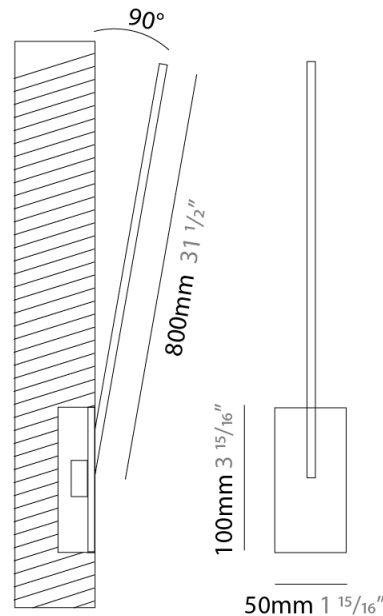

PROJECT	_____
TYPE	_____
SPECIFIER	_____
QUANTITY	_____
DATE	_____

SPILLO 1 ROD RECESSED

D46018- _____ - _____
base number   Color   Finish
                          Temperature   Options

1. To build a product code in our configurator select the specify button on the base model # product page
2. To build a manual product code on this datasheet choose from the options listed below in blue font and add the suffix to the base model #

GENERAL

Series: Spillo
Subseries: Spillo 1 Rod
Brand: Icone
Division: Design
Mounting Type: Recessed
Mounting Location: Wall
Subcategory: Ambient

PHYSICAL

Shape: Rectangle
Width (mm): 50
Width (in): 1 15/16
Height (mm): 800
Height (in): 31 1/2
Light Distribution: Adjustable
Fixture Finish: WHI / BLK / CHR / BGD
Fixture Material: Brass

ELECTRICAL

Lamp Type: LED
Total Output Wattage (W): 10.56
Dimming: 0-10V Dimming
Driver Included: No
Driver Location: Remote
Driver Type: Constant Voltage - 120Vac
Driver Class: Class 2
Input Voltage (V): 120
Output Voltage (V): 12
Upon Request: (Not included, see components) 0-10Vdc dimming / 277Vac

LED

Color Temperature (°K): 2700 / 3000
Nominal Lumen (lm): 880
CRI: >90 CRI
Lamp Life (hrs): 50000

OPTICAL

Adjustability: Tilt 120°

RATINGS AND CERTIFICATIONS

Certified By: Certified for North American Standards
IP rating: IP20