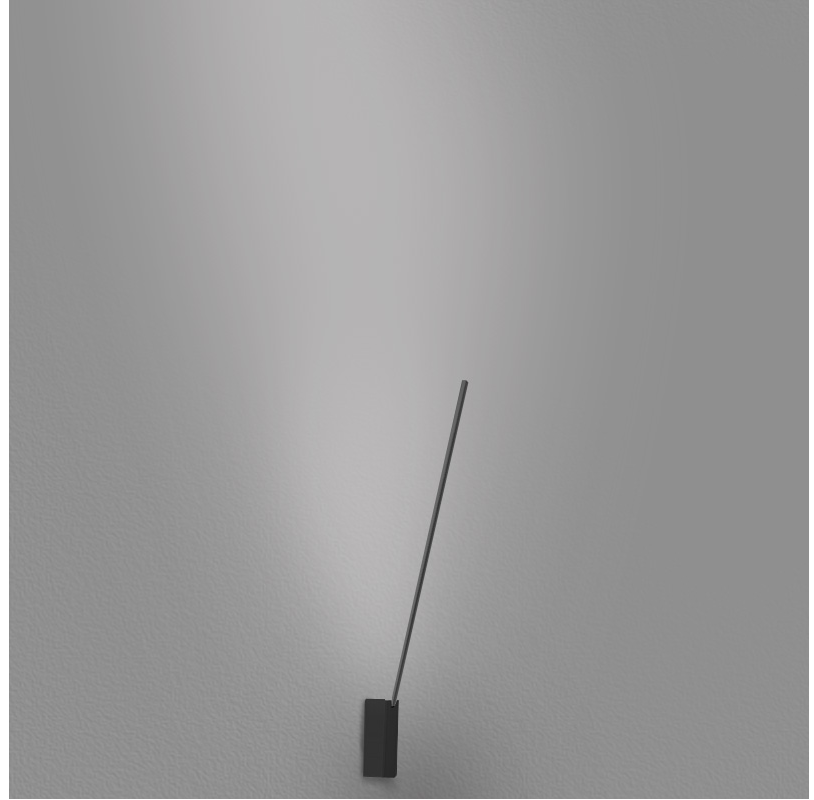

SPILLO 1 ROD SURFACE

D42034- -

base number
Color   Temperature   Finish   Options

1. To build a product code in our configurator select the specify button on the base model # product page
2. To build a manual product code on this datasheet choose from the options listed below in blue font and add the suffix to the base model #

GENERAL

Series: Spillo
Subseries: Spillo 1 Rod
Brand: Icone
Division: Design
Mounting Type: Surface
Mounting Location: Wall
Subcategory: Ambient

PHYSICAL

Shape: Rectangle
Width (mm): 32
Width (in): 1 ¼
Height (mm): 500
Height (in): 19 11/16
Extension (mm): 460
Extension (in): 18 1/8
Light Distribution: Direct / Indirect
Fixture Finish: WHI / WHC / BLK / BGD
Fixture Material: Brass

ELECTRICAL

Lamp Type: LED
Total Output Wattage (W): 4.8
Dimming: Non-Dimmable
Driver Included: Yes
Driver Location: Integrated
Driver Type: Constant Voltage - 120Vac
Driver Class: Class 2
Input Voltage (V): Universal
Output Voltage (V): 12
Upon Request: (Not included - see components) Remote: 0-10Vdc dimming

LED

Color Temperature (°K): 2700 / 3000
Nominal Lumen (lm): 440
CRI: >90 CRI
Lamp Life (hrs): 50000

OPTICAL

Adjustability: Tilt 90°

RATINGS AND CERTIFICATIONS

Certified By: Certified for North American Standards
IP rating: IP20

PROJECT	_____
TYPE	_____
SPECIFIER	_____
QUANTITY	_____
DATE	_____